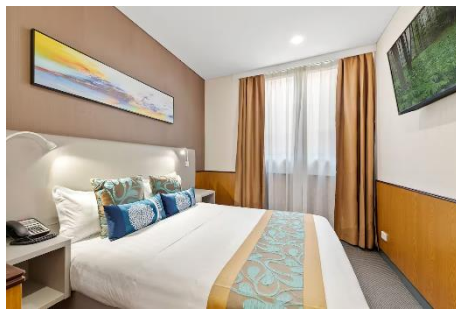

NSW, 2000

Website: <https://www.ibisdarlingharbour.com.au/>

Room	Room Only	Breakfast for One
Standard Queen Room for One	\$320.00	NA
Standard Queen Room for One with breakfast	\$320.00	\$20.00

Terms and conditions

19-22 February 2024

Yehs Hotel Sydney QVB

143 York St

Sydney

NSW, 2000

Website: <https://sydneyhotelqvb.com.au/>

Room	Room Only	Breakfast for One
Standard Queen	\$180.00 – 235.00	NA

Terms and conditions