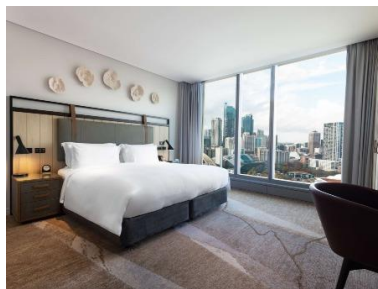

NSW, 2000

Website: <https://www.ibisdarlingharbour.com.au/>

Room	Room Only	Breakfast for One
Standard Queen Room for One	\$320.00	NA
Standard Queen Room for One with breakfast	\$320.00	\$20.00

Terms and conditions

19-22 February 2024

Novotel Sydney on Darling Harbour

Darling Harbour, 100 Murray Street

Sydney

NSW, 2000

Website: <https://www.novoteldarlingharbour.com.au/>

Room	Room Only	Breakfast for One
Superior Queen	\$350.00	NA
Superior Queen with breakfast for one	\$350.00	\$30.00

19-22 February 2024

Sofitel Sydney Darling Harbour

12 Darling Dr

Sydney

NSW, 2000

Website: <https://www.sofitelsydneydarlingharbour.com.au/>

Room	Room Only	Breakfast for One
Superior Room	\$430.00	NA
Superior Room with breakfast for one	\$430.00	\$35.00